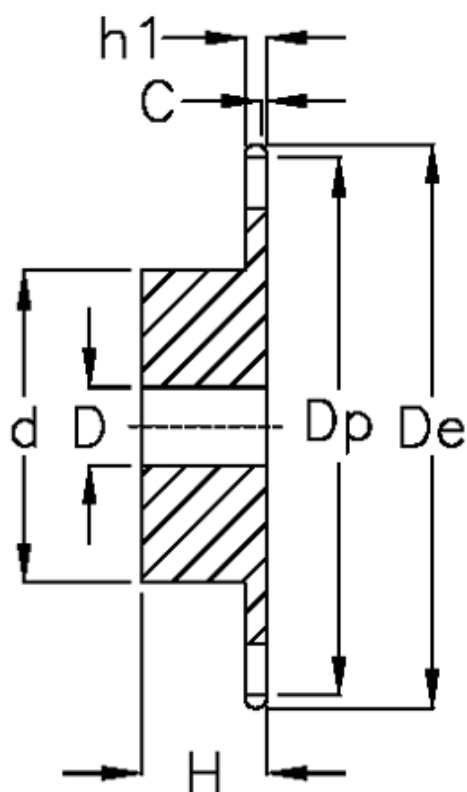

Article number: 616011008035

Description: Sprocket 16 B-1 Z=35 simplex
predrilled

Measures

C = 2.5
d = *120
D = $25 \pm 0,5$
De = 296.2
Dp = 283.36

For chain size = 1" x 17,02 mm

For chain type = 16 B-1

H = 50

h1 = 16.2

Number of teeth = 35